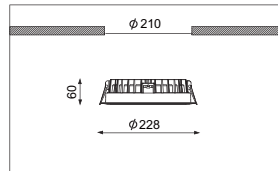

LED DOWNLIGHTS (ALGEMENE VERLICHTING) (GENERAL LIGHTING)

LED inbouwarmatuur. De speciaal ontwikkelde behuizing met lage inbouwdiepte is gemaakt uit geëxtrudeerd aluminium, gepoederlakt in de kleuren wit, zilver of zwart. Voorzien van matte acrylaat lens. Het armatuur is uitgevoerd met een hoogwaardig koellichaam om de lichtterugval tot een minimum te beperken. Wordt compleet geleverd met voeding.

Toepassingsgebieden: Kantoren, winkels, representatieve ruimtes, musea, tentoonstellingen, kunstgalerieën, hotels, restaurants, toiletten, etc.

Recessed LED spotlight. Specially made housing with low mounting depth. Made of extruded aluminum, powder-coated in white, silver or black. Equipped with frosted acrylic diffuser. Excellent heat sink capability to minimize the luminous degradation. Remote LED driver is included.

Applications: Offices, sales areas, promotional areas, museums, exhibitions, art galleries, hotels, restaurants, toilets, etc.

Lichtbron (Light Source): SMD LED 3014 21.6W
Verlichtingshoek (Beam angle): 100°
Kleurtemperatuur (Color temperature): 3000K/4000K/6000K
Lichtstroom (Light output): 1500LM/1580LM/1600LM
Kleurweergave index (Color rendering index): Ra ≥ 82/70/65
Bedrijfstemperatuur (Operating temperature): -30°C- +40°C
Aantal branduren (Rated life hours): 35,000 - 50,000
LED voeding (inclusief) (LED driver (included)): (CE,UL)
Voedingsspanning (Input voltage): 100-240V AC 50/60Hz
LED-stroom (LED-current): 700mA
Opgenomen vermogen (inclusief voeding) (Power consumption (driver included)): Max 24W

42144/ .. / .. / ..

Lichtkleur
Light color
0: 3000K
1: 4000K
2: 6000K

Verlichtingshoek
Beam angle
1: 100°

Armatuur kleur
Fixture color
0: Wit (White)
1: Zwart (Black)
2: Zilver (Silver)

24W LED
Incl. LED Driver