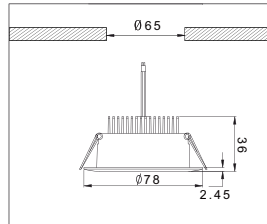

LED DOWNLIGHTS (ALGEMENE VERLICHTING) (GENERAL LIGHTING)

LED inbouwarmatuur. De speciaal ontwikkelde behuizing met lage inbouwdiepte is gemaakt uit geëxtrudeerd aluminium, gepoederlakt in de kleuren wit, zilver of zwart. Voorzien van matte acrylaat lens. Het armatuur is uitgevoerd met een hoogwaardig koellichaam om de lichtterugval tot een minimum te beperken. Wordt compleet geleverd met voeding.

Toepassingsgebieden: Hotels, musea, tentoonstellingen, winkels, representatieve ruimtes, (vitrine) kasten, toiletten, woonhuizen, etc.

Recessed LED spotlight. Specially made housing with low mounting depth. Made of extruded aluminum, powder coated in white, silver or black. Equipped with frosted acrylic diffuser. Excellent heat sink capability to minimize the luminous degradation. Remote LED driver is included.

Applications: Hotels, museums, exhibitions, sales areas and promotional areas, showcases, toilets, private homes, etc.

Lichtbron (Light Source): SMD LED 3528 5W

Verlichtingshoek (Beam angle): 110°

Kleurtemperatuur (Color temperature): 3000K/4000K/6000K

Lichtstroom (Light output): 480LM/505LM/580LM

Kleurweergave index (Color rendering index): Ra ≥ 82/70/65

Bedrijfstemperatuur (Operating temperature): -30°C- +40°C

Aantal branduren (Rated life hours): 35,000 - 50,000

LED voeding (inclusief) (LED driver (included)): (CE,UL)

Voedingsspanning (Input voltage): 100-240V AC 50/60Hz

LED-stroom (LED-current): 560mA

Opgenomen vermogen (inclusief voeding) (Power consumption (driver included)): Max 7.6W

42145/ .. / .. / ..

Lichtkleur
Light color

0: 3000K

1: 4000K

2: 6000K

Verlichtingshoek
Beam angle

0: 110°

Armatuur kleur
Fixture color

0: Wit (White)

1: Zwart (Black)

2: Zilver (Silver)

7.6W LED
Incl. LED Driver